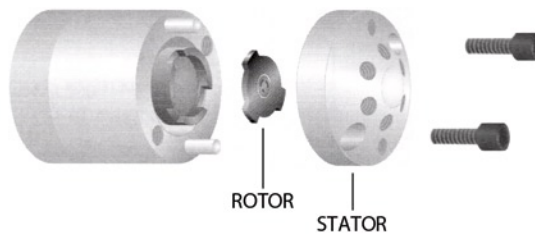

UHPLC Fingertight Sample Loops

Perfect fit for Vici/Valco Ultra High Pressure C72 Valves

Cat. No.	Description
9997010	UHPLC Fingertight Valco 10µL SS Sample Loop
9997250	UHPLC Fingertight Valco 250µL SS Sample Loop
9997500	UHPLC Fingertight Valco 500µL SS Sample Loop
9997011	UHPLC Fingertight Valco 1mL SS Sample Loop
9997014	UHPLC Fingertight Valco 2mL SS Sample Loop
9997015	UHPLC Fingertight Valco 5mL SS Sample Loop
9997012	UHPLC Fingertight Valco 10mL SS Sample Loop

68566-1

Replacement Graphite Ferrules

Cat. No.	Description	UOM
68566-1	One-Piece Ferrule System	5

8V2672

Ultra High Pressure Valves (rated to 15,000 psi)

Cat. No.	Description
8V2672	C72 Vertical 6 Port Injector
8V2172	C72 Vertical 10 Port Injector

Replacement Parts for 6 Port Injector

Cat. No.	Description
97561	Rotor Seal for C72
97562	Face Plate for C72
97565	Stator for C72

Celebrating **25 Years** in Business!

ADVDC6WK

Valco Replacement Rotor Seals

Cat. No.	Description
87561	Replacement Rotor Seal for C6W
87562	Replacement Rotor Seal for C10W
87550	Special Rotor Seal for C6W, Low Carryover
87440	Special Rotor Seal for C10W, Low Carryover

Valco HPLC Replacement Valves (rated to 6,000 psi)