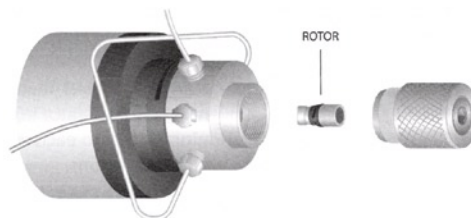

UHPLC Fingertight Sample Loops

Perfect fit for Vici/Valco Ultra High Pressure C72 Valves

Cat. No.	Description
9997010	UHPLC Fingertight Valco 10µL SS Sample Loop
9997250	UHPLC Fingertight Valco 250µL SS Sample Loop
9997500	UHPLC Fingertight Valco 500µL SS Sample Loop
9997011	UHPLC Fingertight Valco 1mL SS Sample Loop
9997014	UHPLC Fingertight Valco 2mL SS Sample Loop
9997015	UHPLC Fingertight Valco 5mL SS Sample Loop
9997012	UHPLC Fingertight Valco 10mL SS Sample Loop

68566-1

Replacement Graphite Ferrules

Cat. No.	Description	UOM
68566-1	One-Piece Ferrule System	5

8V2672

Ultra High Pressure Valves (rated to 15,000 psi)

Cat. No.	Description
8V2672	C72 Vertical 6 Port Injector
8V2172	C72 Vertical 10 Port Injector

Replacement Parts for 6 Port Injector

Cat. No.	Description
97561	Rotor Seal for C72
97562	Face Plate for C72
97565	Stator for C72

Celebrating **25 Years** in Business!

ADVDC6WK

Valco Replacement Rotor Seals

Cat. No.	Description
87561	Replacement Rotor Seal for C6W
87562	Replacement Rotor Seal for C10W
87550	Special Rotor Seal for C6W, Low Carryover
87440	Special Rotor Seal for C10W, Low Carryover

Valco HPLC Replacement Valves (rated to 6,000 psi)