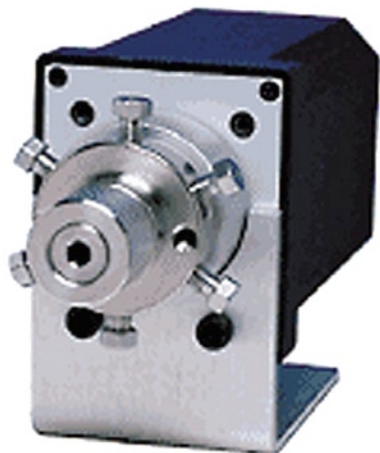

UHPLC Fingertight Sample Loops

Perfect fit for Vici/Valco Ultra High Pressure C72 Valves

Cat. No.	Description
9997010	UHPLC Fingertight Valco 10µL SS Sample Loop
9997250	UHPLC Fingertight Valco 250µL SS Sample Loop
9997500	UHPLC Fingertight Valco 500µL SS Sample Loop
9997011	UHPLC Fingertight Valco 1mL SS Sample Loop
9997014	UHPLC Fingertight Valco 2mL SS Sample Loop
9997015	UHPLC Fingertight Valco 5mL SS Sample Loop
9997012	UHPLC Fingertight Valco 10mL SS Sample Loop

68566-1

Replacement Graphite Ferrules

Cat. No.	Description	UOM
68566-1	One-Piece Ferrule System	5

8V2672

Ultra High Pressure Valves (rated to 15,000 psi)

Cat. No.	Description
8V2672	C72 Vertical 6 Port Injector
8V2172	C72 Vertical 10 Port Injector

Replacement Parts for 6 Port Injector

Cat. No.	Description
97561	Rotor Seal for C72
97562	Face Plate for C72
97565	Stator for C72

Celebrating **25 Years** in Business!

ADVDC6WK

Valco Replacement Rotor Seals

Cat. No.	Description
87561	Replacement Rotor Seal for C6W
87562	Replacement Rotor Seal for C10W
87550	Special Rotor Seal for C6W, Low Carryover
87440	Special Rotor Seal for C10W, Low Carryover

Valco HPLC Replacement Valves (rated to 6,000 psi)