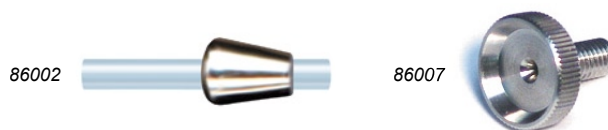

Replacement Parts

Cat. No.	Description	UOM
86002	Plastic Sleeve for Valco, Feels Like Butter	5
86002RE	Plastic Sleeve for Valco, Tight Fit	5
86007	Short Wide Port for Valco	1