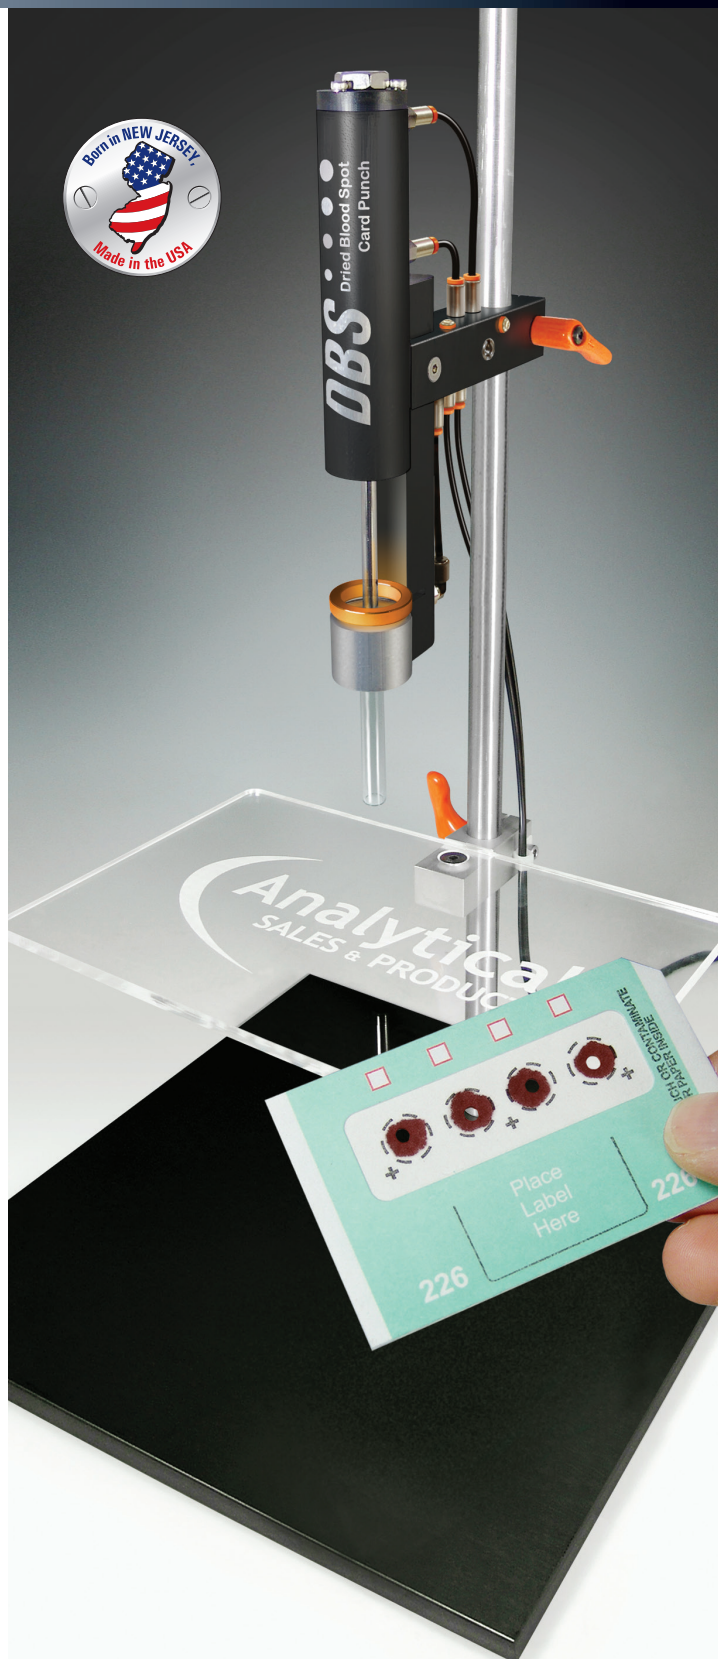

Replacement Pipettes

Cat. No.	Description	Qty
327888	Glass Pipette for DBS Punch	Each

Operation requires air supply, set between 90-110 psi.