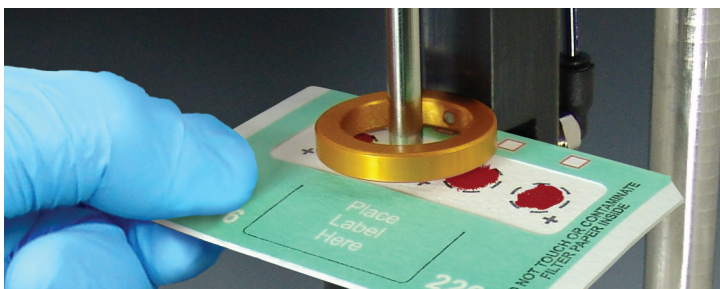

DBS Dried Blood Spot Card Punch

The DBS Punch eliminates hand fatigue and blistering from the use of hand-held manual card punches. It is a pneumatic foot-controlled "power" punch that increases speed and efficiency when loading dried blood spot samples into collection plates or tubes.

- **Easy to Use - Foot Pedal Operation**
- **No Hand Fatigue or Blistering**
- **Reduces Processing Time**
- **Direct Insertion of Punched Disc into Collection Plate Well or Tube**
- **New, Better View of Punching Area**
- **3mm, 4mm, 5mm and 6mm Punch Sizes Available**

DBS Complete Systems

Includes Punch Pod Assembly, Base Stand with Shelf, Foot Pneumatics and Tubing

Cat. No.	Description	Qty
327300	3mm Dried Blood Spot Card Punch, Complete System	Each
327400	4mm Dried Blood Spot Card Punch, Complete System	Each
327500	5mm Dried Blood Spot Card Punch, Complete System	Each
327600	6mm Dried Blood Spot Card Punch, Complete System	Each