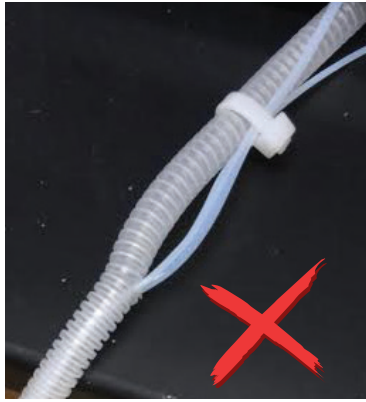

• Includes fittings for 1/8" tubing

Multi-Inlet Waste Manifold

Cat. No.	Description
MW0802	Canary-Safe Multi-Inlet Waste Manifold with 8 Standard Tubing Ports for 1/16" or 1/8" OD Tubing, 2 Ports for Barbed Adapter, and 1 Large Outlet. Includes 1/8" Fittings and Barbed Adapters

Other configurations available, see analytical-sales.com

Keep your solvent waste lines neat and organized with our new Multi-Inlet Waste System Manifold!

- Made of durable chemical-resistant polypropylene
- Fits bench up to 3" thick
- Includes fittings and barbed adapters
- Other configurations available - call for details

For 1/16" or 2.5mm tubing, use these fittings (sold separately)

Cat. No.	Description	Qty
59249	PEEK™ One Piece Fitting (1/4-28) for 1/16" OD Tubing	Ea
59305X	Green Delrin Flangeless Male Nut, use with Ferrule (59353X)	10
59353X	ETFE Ferrule for 2.5mm OD Tubing	10

Plugs

Cat. No.	Description	Qty
CF5007	Plugs For 1/8" or 1/16" Ports, White PFA	10
CF5009	Plugs for 6.4mm ID Barbed Connector Port, PP	5

For pricing, see analytical-sales.com

The Canary-Safe™ Multi-inlet Waste Manifold remediates these waste solvent situations: