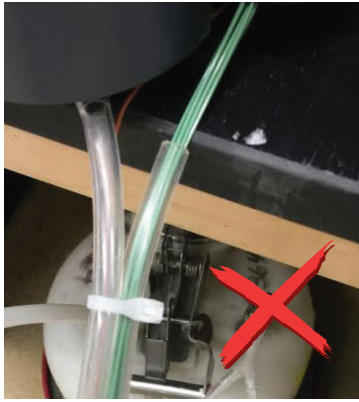

• Includes fittings for 1/8" tubing

Multi-Inlet Waste Manifold

Cat. No.	Description
MW0802	Canary-Safe Multi-Inlet Waste Manifold with 8 Standard Tubing Ports for 1/16" or 1/8" OD Tubing, 2 Ports for Barbed Adapter, and 1 Large Outlet. Includes 1/8" Fittings and Barbed Adapters

Other configurations available, see analytical-sales.com

Keep your solvent waste lines neat and organized with our new Multi-Inlet Waste System Manifold!

- Made of durable chemical-resistant polypropylene
- Fits bench up to 3" thick
- Includes fittings and barbed adapters
- Other configurations available - call for details

For 1/16" or 2.5mm tubing, use these fittings (sold separately)

Cat. No.	Description	Qty
59249	PEEK™ One Piece Fitting (1/4-28) for 1/16" OD Tubing	Ea
59305X	Green Delrin Flangeless Male Nut, use with Ferrule (59353X)	10
59353X	ETFE Ferrule for 2.5mm OD Tubing	10

Plugs

Cat. No.	Description	Qty
CF5007	Plugs For 1/8" or 1/16" Ports, White PFA	10
CF5009	Plugs for 6.4mm ID Barbed Connector Port, PP	5

For pricing, see analytical-sales.com

The Canary-Safe™ Multi-inlet Waste Manifold remediates these waste solvent situations: