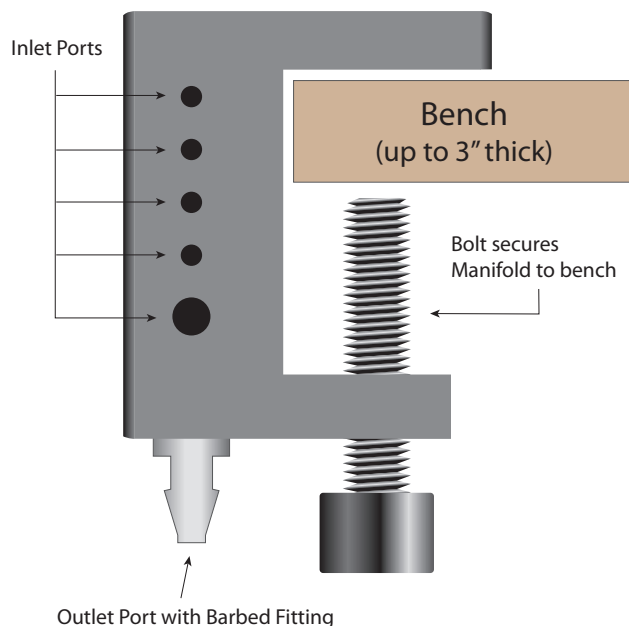

• Includes fittings for 1/8" tubing

Multi-Inlet Waste Manifold

Cat. No.	Description
MW0802	Canary-Safe Multi-Inlet Waste Manifold with 8 Standard Tubing Ports for 1/16" or 1/8" OD Tubing, 2 Ports for Barbed Adapter, and 1 Large Outlet. Includes 1/8" Fittings and Barbed Adapters

Other configurations available, see analytical-sales.com

Keep your solvent waste lines neat and organized with our new Multi-Inlet Waste System Manifold!

- Made of durable chemical-resistant polypropylene
- Fits bench up to 3" thick
- Includes fittings and barbed adapters
- Other configurations available - call for details

For 1/16" or 2.5mm tubing, use these fittings (sold separately)

Cat. No.	Description	Qty
59249	PEEK™ One Piece Fitting (1/4-28) for 1/16" OD Tubing	Ea
59305X	Green Delrin Flangeless Male Nut, use with Ferrule (59353X)	10
59353X	ETFE Ferrule for 2.5mm OD Tubing	10

Plugs

Cat. No.	Description	Qty
CF5007	Plugs For 1/8" or 1/16" Ports, White PFA	10
CF5009	Plugs for 6.4mm ID Barbed Connector Port, PP	5

For pricing, see analytical-sales.com

The Canary-Safe™ Multi-inlet Waste Manifold remediates these waste solvent situations: