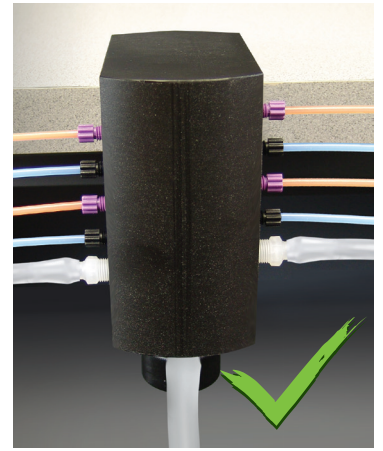

• Includes fittings for 1/8" tubing

Multi-Inlet Waste Manifold

Cat. No.	Description
MW0802	Canary-Safe Multi-Inlet Waste Manifold with 8 Standard Tubing Ports for 1/16" or 1/8" OD Tubing, 2 Ports for Barbed Adapter, and 1 Large Outlet. Includes 1/8" Fittings and Barbed Adapters

Other configurations available, see analytical-sales.com

Keep your solvent waste lines neat and organized with our new Multi-Inlet Waste System Manifold!

- Made of durable chemical-resistant polypropylene
- Fits bench up to 3" thick
- Includes fittings and barbed adapters
- Other configurations available - call for details

For 1/16" or 2.5mm tubing, use these fittings (sold separately)

Cat. No.	Description	Qty
59249	PEEK™ One Piece Fitting (1/4-28) for 1/16" OD Tubing	Ea
59305X	Green Delrin Flangeless Male Nut, use with Ferrule (59353X)	10
59353X	ETFE Ferrule for 2.5mm OD Tubing	10

Plugs

Cat. No.	Description	Qty
CF5007	Plugs For 1/8" or 1/16" Ports, White PFA	10
CF5009	Plugs for 6.4mm ID Barbed Connector Port, PP	5

For pricing, see analytical-sales.com

The Canary-Safe™ Multi-inlet Waste Manifold remediates these waste solvent situations: