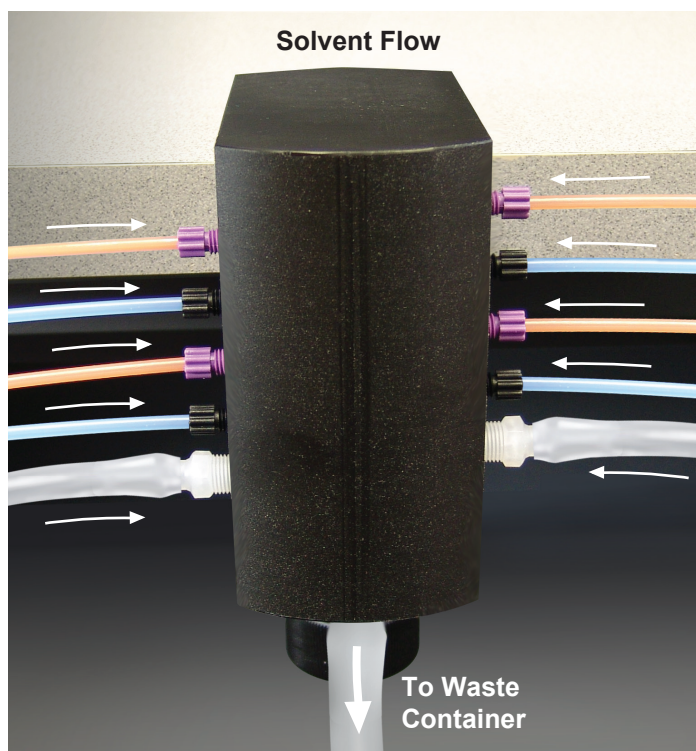

• Includes fittings for 1/8" tubing

Multi-Inlet Waste Manifold

Cat. No.	Description
MW0802	Canary-Safe Multi-Inlet Waste Manifold with 8 Standard Tubing Ports for 1/16" or 1/8" OD Tubing, 2 Ports for Barbed Adapter, and 1 Large Outlet. Includes 1/8" Fittings and Barbed Adapters

Other configurations available, see analytical-sales.com

Keep your solvent waste lines neat and organized with our new Multi-Inlet Waste System Manifold!

- Made of durable chemical-resistant polypropylene
- Fits bench up to 3" thick
- Includes fittings and barbed adapters
- Other configurations available - call for details

For 1/16" or 2.5mm tubing, use these fittings (sold separately)

Cat. No.	Description	Qty
59249	PEEK™ One Piece Fitting (1/4-28) for 1/16" OD Tubing	Ea
59305X	Green Delrin Flangeless Male Nut, use with Ferrule (59353X)	10
59353X	ETFE Ferrule for 2.5mm OD Tubing	10

Plugs

Cat. No.	Description	Qty
CF5007	Plugs For 1/8" or 1/16" Ports, White PFA	10
CF5009	Plugs for 6.4mm ID Barbed Connector Port, PP	5

For pricing, see analytical-sales.com

The Canary-Safe™ Multi-inlet Waste Manifold remediates these waste solvent situations: