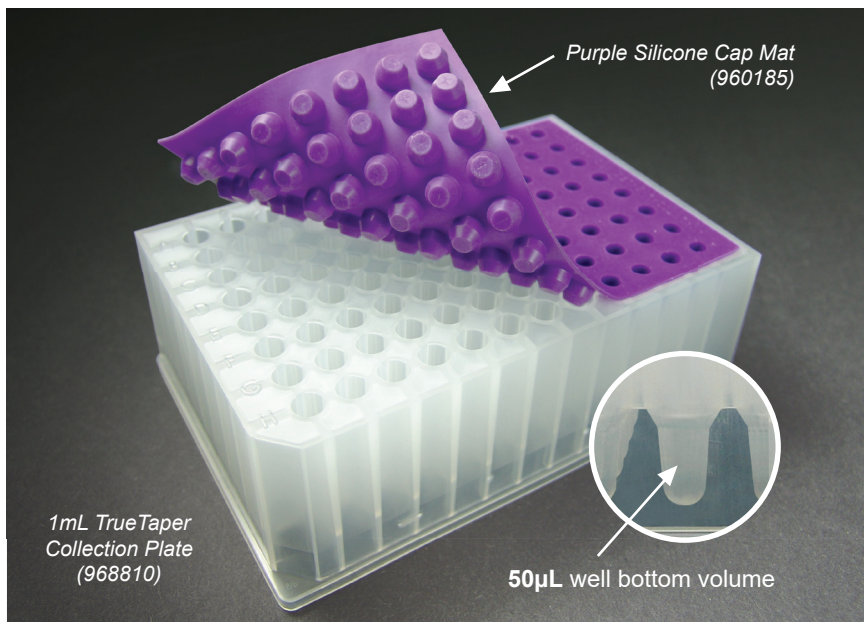

## Purple Silicone Cap Mats for 1mL TrueTaper Collection Plates

- Unique O-ringed Plugs
- Holds Seal with Vigorous Vortexing
- No Crosstalk
- Autosampler Compatible

Cat. No.	Description	Qty
960181	Purple Silicone/PTFE Cap Mat for 1mL TrueTaper Collection Plate	5
960185	Purple Pre-Slit Silicone/PTFE Cap Mat for 1mL TrueTaper Collection Plate	5

## 1mL TrueTaper Collection Plates

Cat. No.	Description	Volume	Qty
968810	1mL TrueTaper™ 96-Well Collection Plate	50µL bottom/1.0mL total	25
968810GC	1mL TrueTaper™ with SiliGuard Low-bind Coating	50µL bottom/ 1.0mL total	25