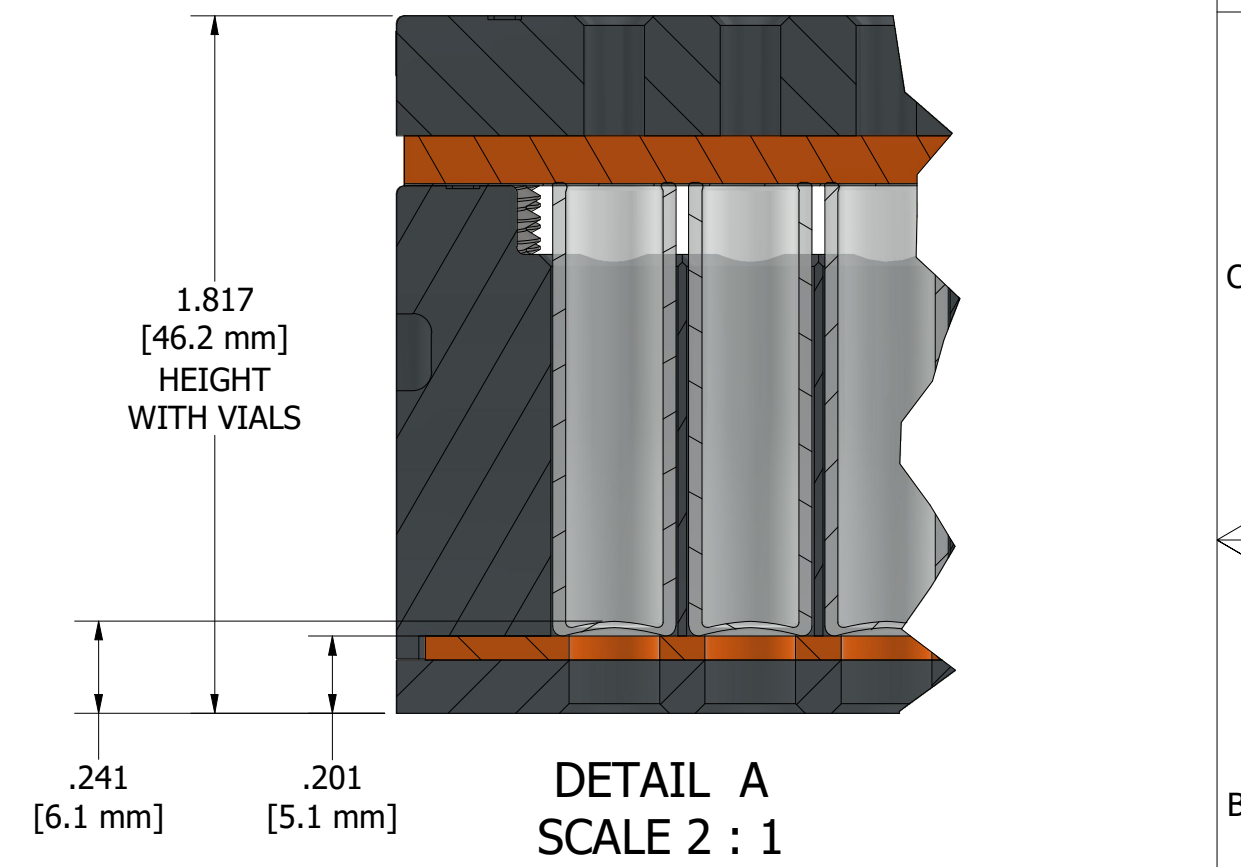

REVISION HISTORY			
REV	DESCRIPTION	DATE	APPROVED
2C	INITIAL RELEASE	12/13/2021	ENGINEERING
6D	ENGINEERING CHANGE	1/16/2024	ENGINEERING
6E	ADDED DIMENSIONS	8/14/2024	ENGINEERING

DRAWN SAS email engineering@analytical-sales.com	1/16/2024	ANALYTICAL SALES AND SERVICES, INC © 2024	
TITLE			
101960_rev6e_PUBLIC		SIZE B	REV 6E
SCALE 1 : 1		SHEET 1 OF 1	