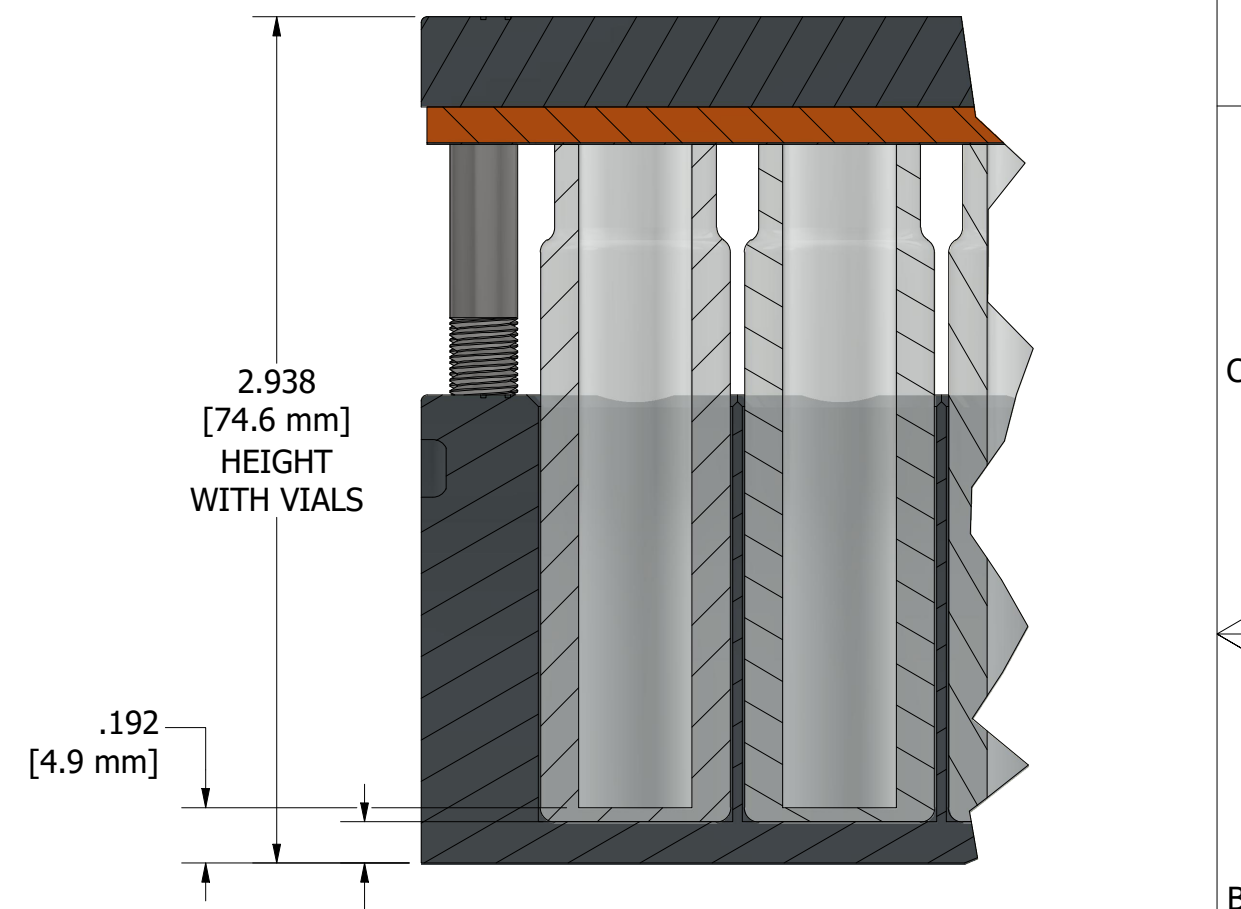

REVISION HISTORY			
REV	DESCRIPTION	DATE	APPROVED
1A	INITIAL RELEASE	1/30/2024	ENGINEERING
1B	ADDED DIMENSIONS	8/14/2024	ENGINEERING

DETAIL A
SCALE 3 : 2

P

DRAWN SAS email engineering@analytical-sales.com	1/30/2024	ANALYTICAL SALES AND SERVICES, INC © 2024	
TITLE			
106240_rev1b_PUBLIC		SIZE B	REV 1B
SCALE 1 : 1		SHEET 1 OF 1	