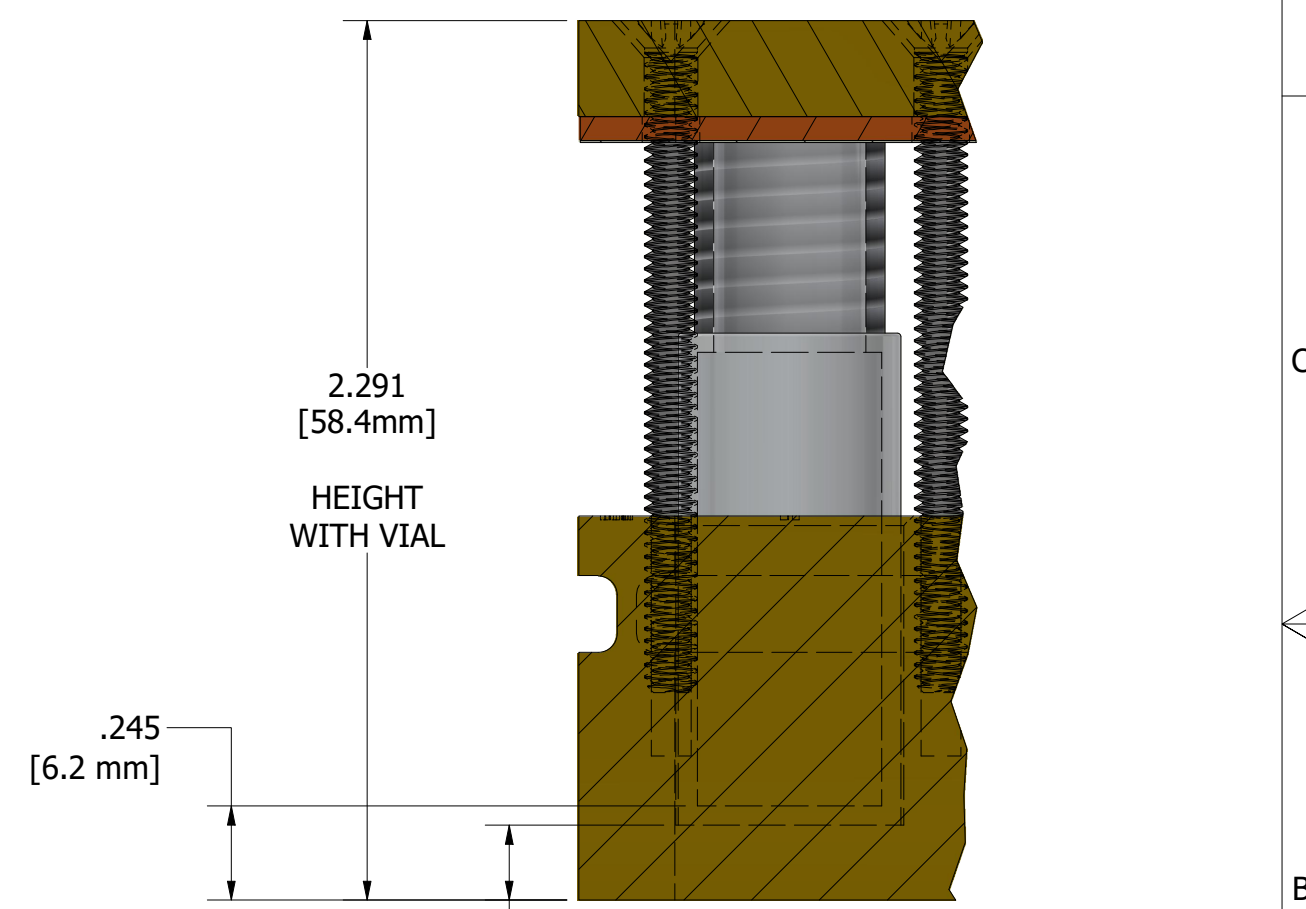

REVISION HISTORY			
REV	DESCRIPTION	DATE	APPROVED
1A	INITIAL RELEASE	10/29/2019	ENGINEERING
1B	ADDED DIMENSIONS	8/14/2024	ENGINEERING

DETAIL B
SCALE 2 : 1

SECTION A-A
SCALE 1 : 1

DRAWN MD	10/29/2019	ANALYTICAL SALES & SERVICES, INC © 2024	
		TITLE	
		24015_rev1b_PUBLIC	
		SIZE B	REV 1B
		SCALE 1 : 1	SHEET 1 OF 1