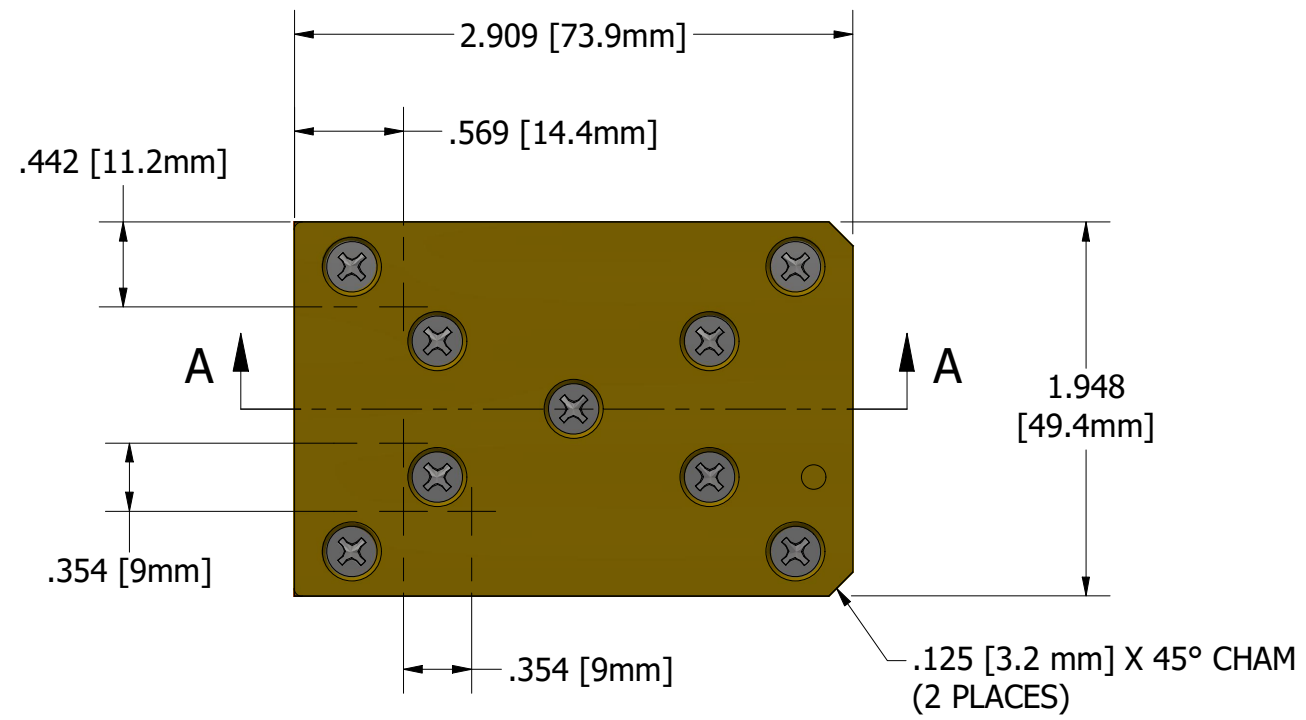

REVISION HISTORY			
REV	DESCRIPTION	DATE	APPROVED
1A	INITIAL RELEASE	10/29/2019	ENGINEERING
1B	ADDED DIMENSIONS	8/14/2024	ENGINEERING

DRAWN MD	10/29/2019	ANALYTICAL SALES & SERVICES, INC © 2024	
		TITLE	
		24253_rev1b_PUBLIC	
		SIZE B	REV 1B
		SCALE 1 : 1	SHEET 1 OF 1