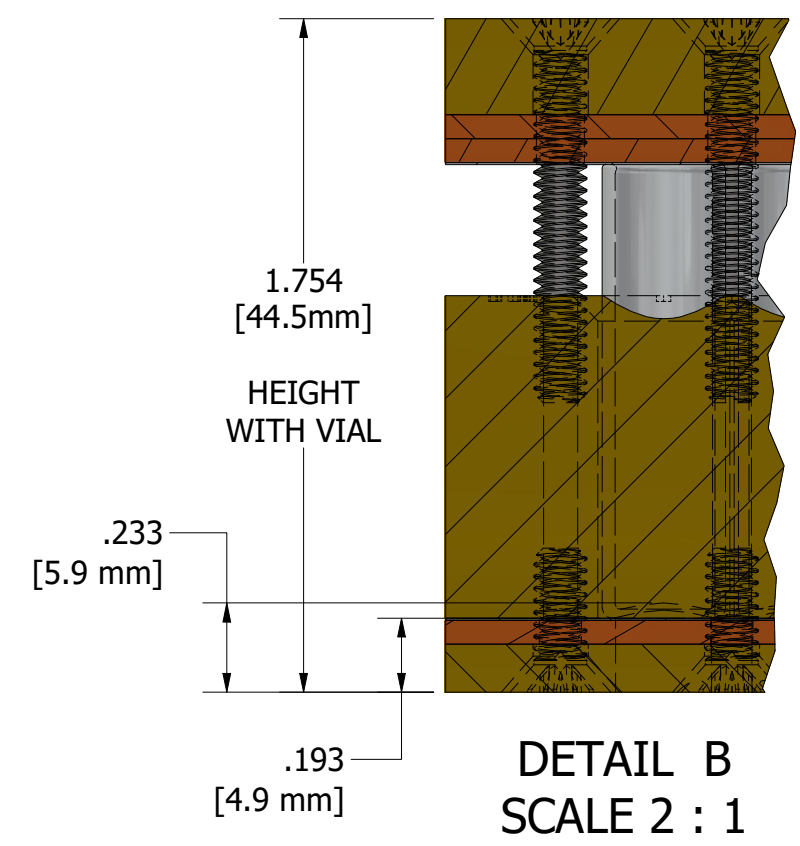

REVISION HISTORY			
REV	DESCRIPTION	DATE	APPROVED
1A	INITIAL RELEASE	10/29/2019	ENGINEERING
1B	ADDED DIMENSIONS	8/14/2024	ENGINEERING

DRAWN MD	10/29/2019	ANALYTICAL SALES & SERVICES, INC © 2024	
		TITLE	
		24253_rev1b_PUBLIC	
		SIZE B	REV 1B
		SCALE 1 : 1	SHEET 1 OF 1