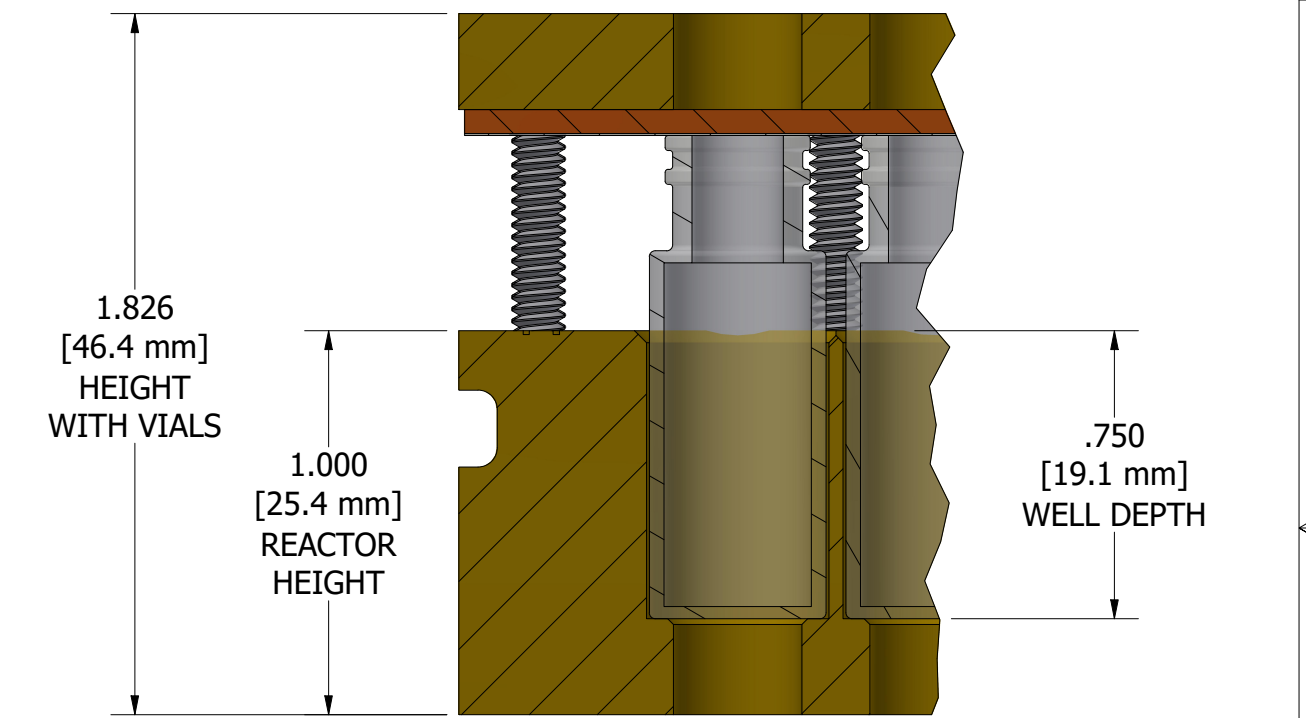

REVISION HISTORY			
REV	DESCRIPTION	DATE	APPROVED
1A	INITIAL RELEASE	5/9/2024	ENGINEERING

DRAWN SAS	5/9/2024	ANALYTICAL SALES & SERVICES, INC © 2024	
		TITLE 48612_open_bot_rev1a_PUBLIC	
		SIZE B	REV 1A
		SCALE 1 : 1	SHEET 1 OF 1