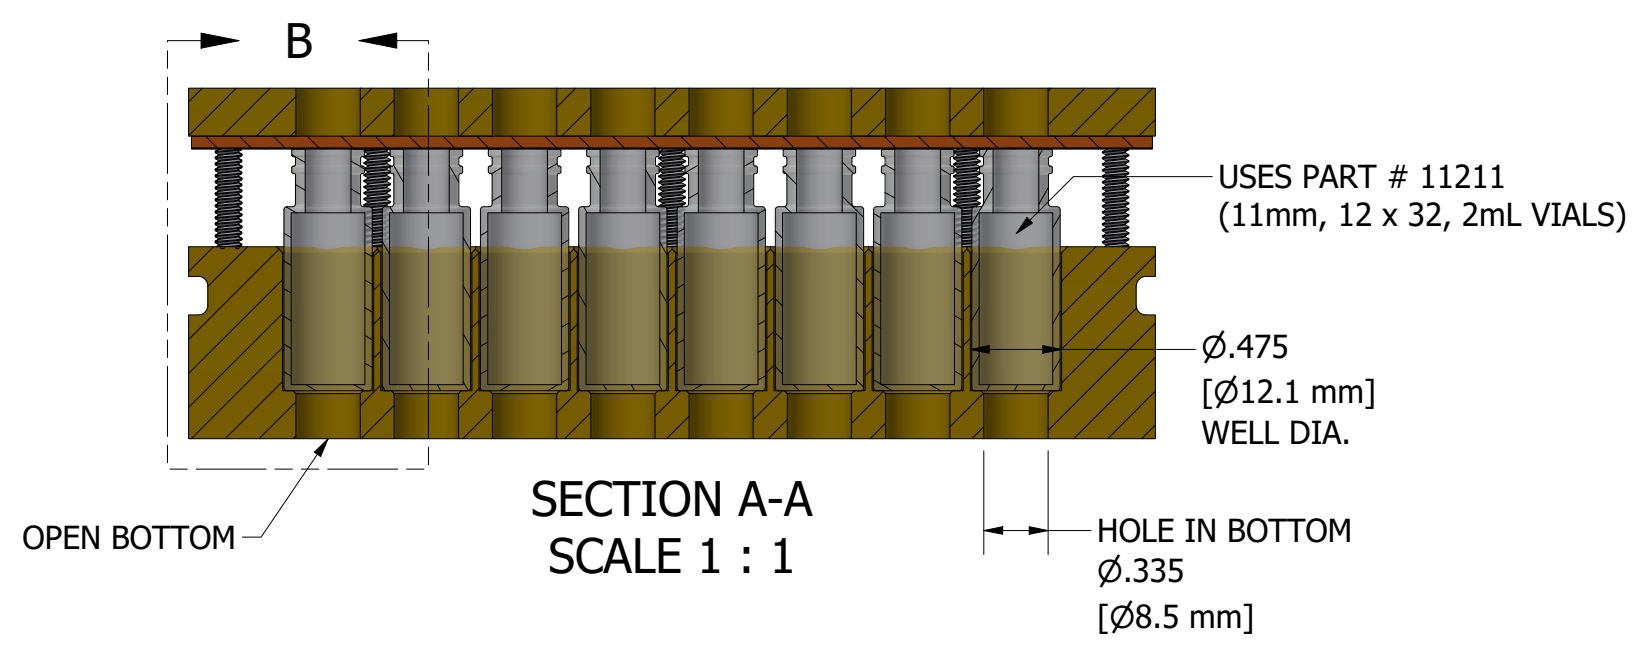

REVISION HISTORY			
REV	DESCRIPTION	DATE	APPROVED
1A	INITIAL RELEASE	5/9/2024	ENGINEERING

DRAWN SAS	5/9/2024	ANALYTICAL SALES & SERVICES, INC © 2024	
		TITLE 48612_open_bot_rev1a_PUBLIC	
		SIZE B	REV 1A
		SCALE 1 : 1	SHEET 1 OF 1