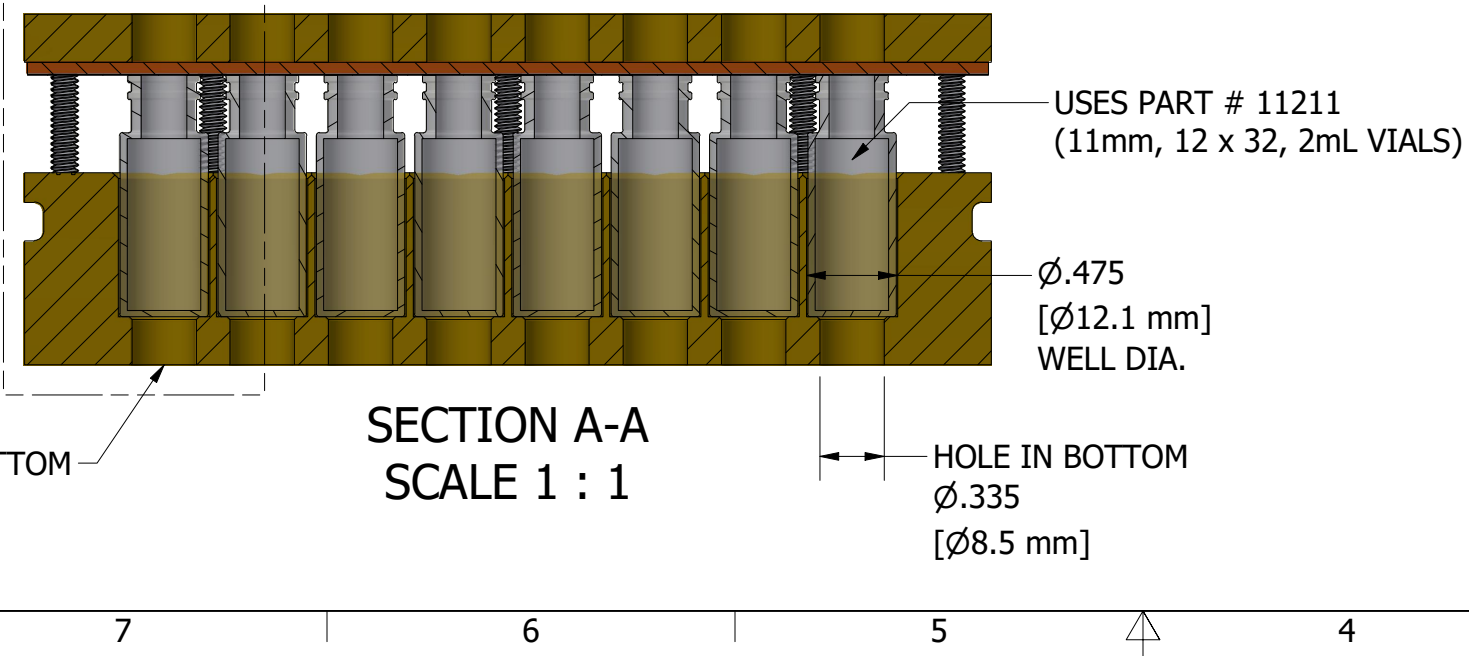

REVISION HISTORY			
REV	DESCRIPTION	DATE	APPROVED
1A	INITIAL RELEASE	5/9/2024	ENGINEERING
1B	ADDED DIMENSIONS	8/22/2024	ENGINEERING

DRAWN SAS	5/9/2024	<b>ANALYTICAL</b> SALES & SERVICES, INC © 2024	
		TITLE	
		48612_open_bot_rev1b_PUBLIC	
		SIZE B	REV 1B
		SCALE 1 : 1	SHEET 1 OF 1