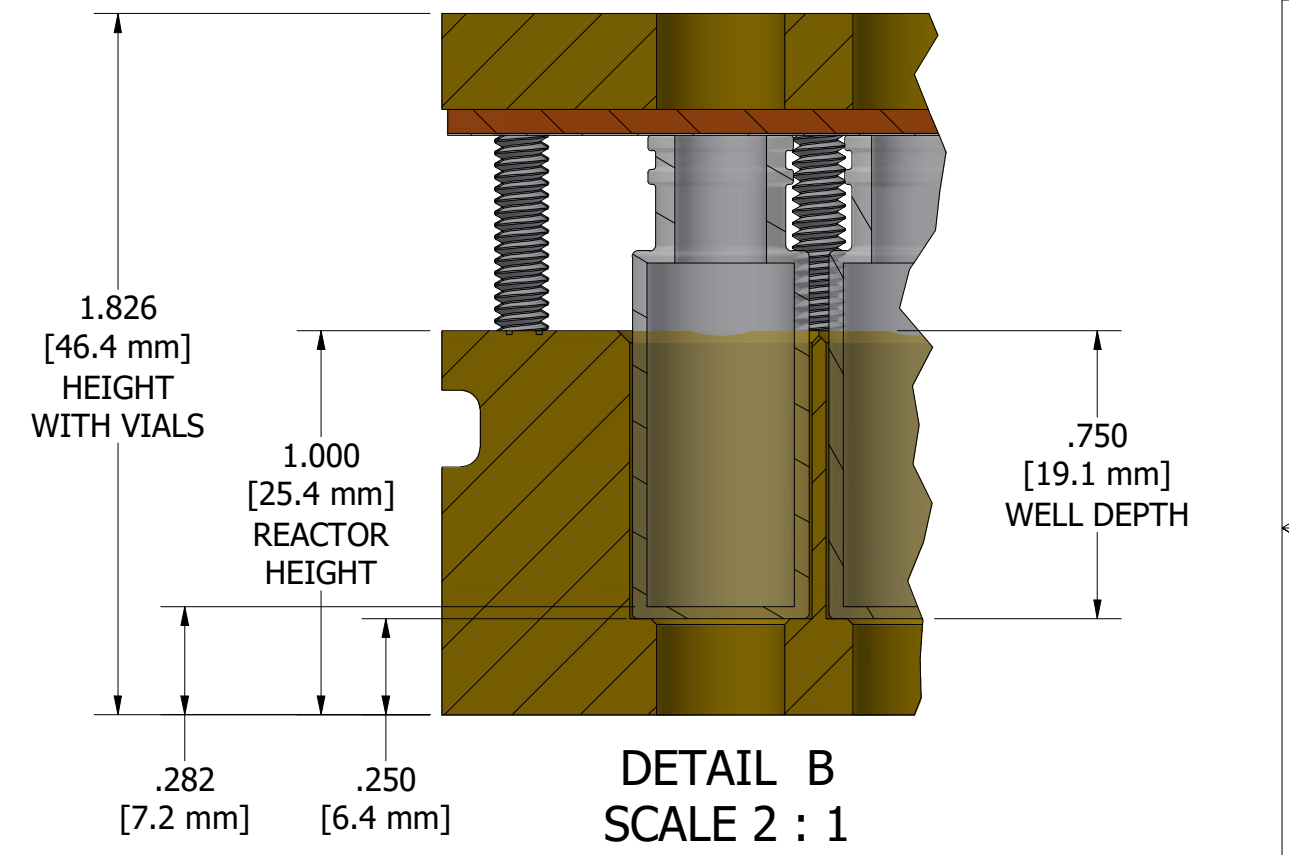

REVISION HISTORY			
REV	DESCRIPTION	DATE	APPROVED
1A	INITIAL RELEASE	5/9/2024	ENGINEERING
1B	ADDED DIMENSIONS	8/22/2024	ENGINEERING

DRAWN SAS	5/9/2024	<b>ANALYTICAL</b> SALES & SERVICES, INC © 2024	
		TITLE	
		48612_open_bot_rev1b_PUBLIC	
		SIZE B	REV 1B
		SCALE 1 : 1	SHEET 1 OF 1