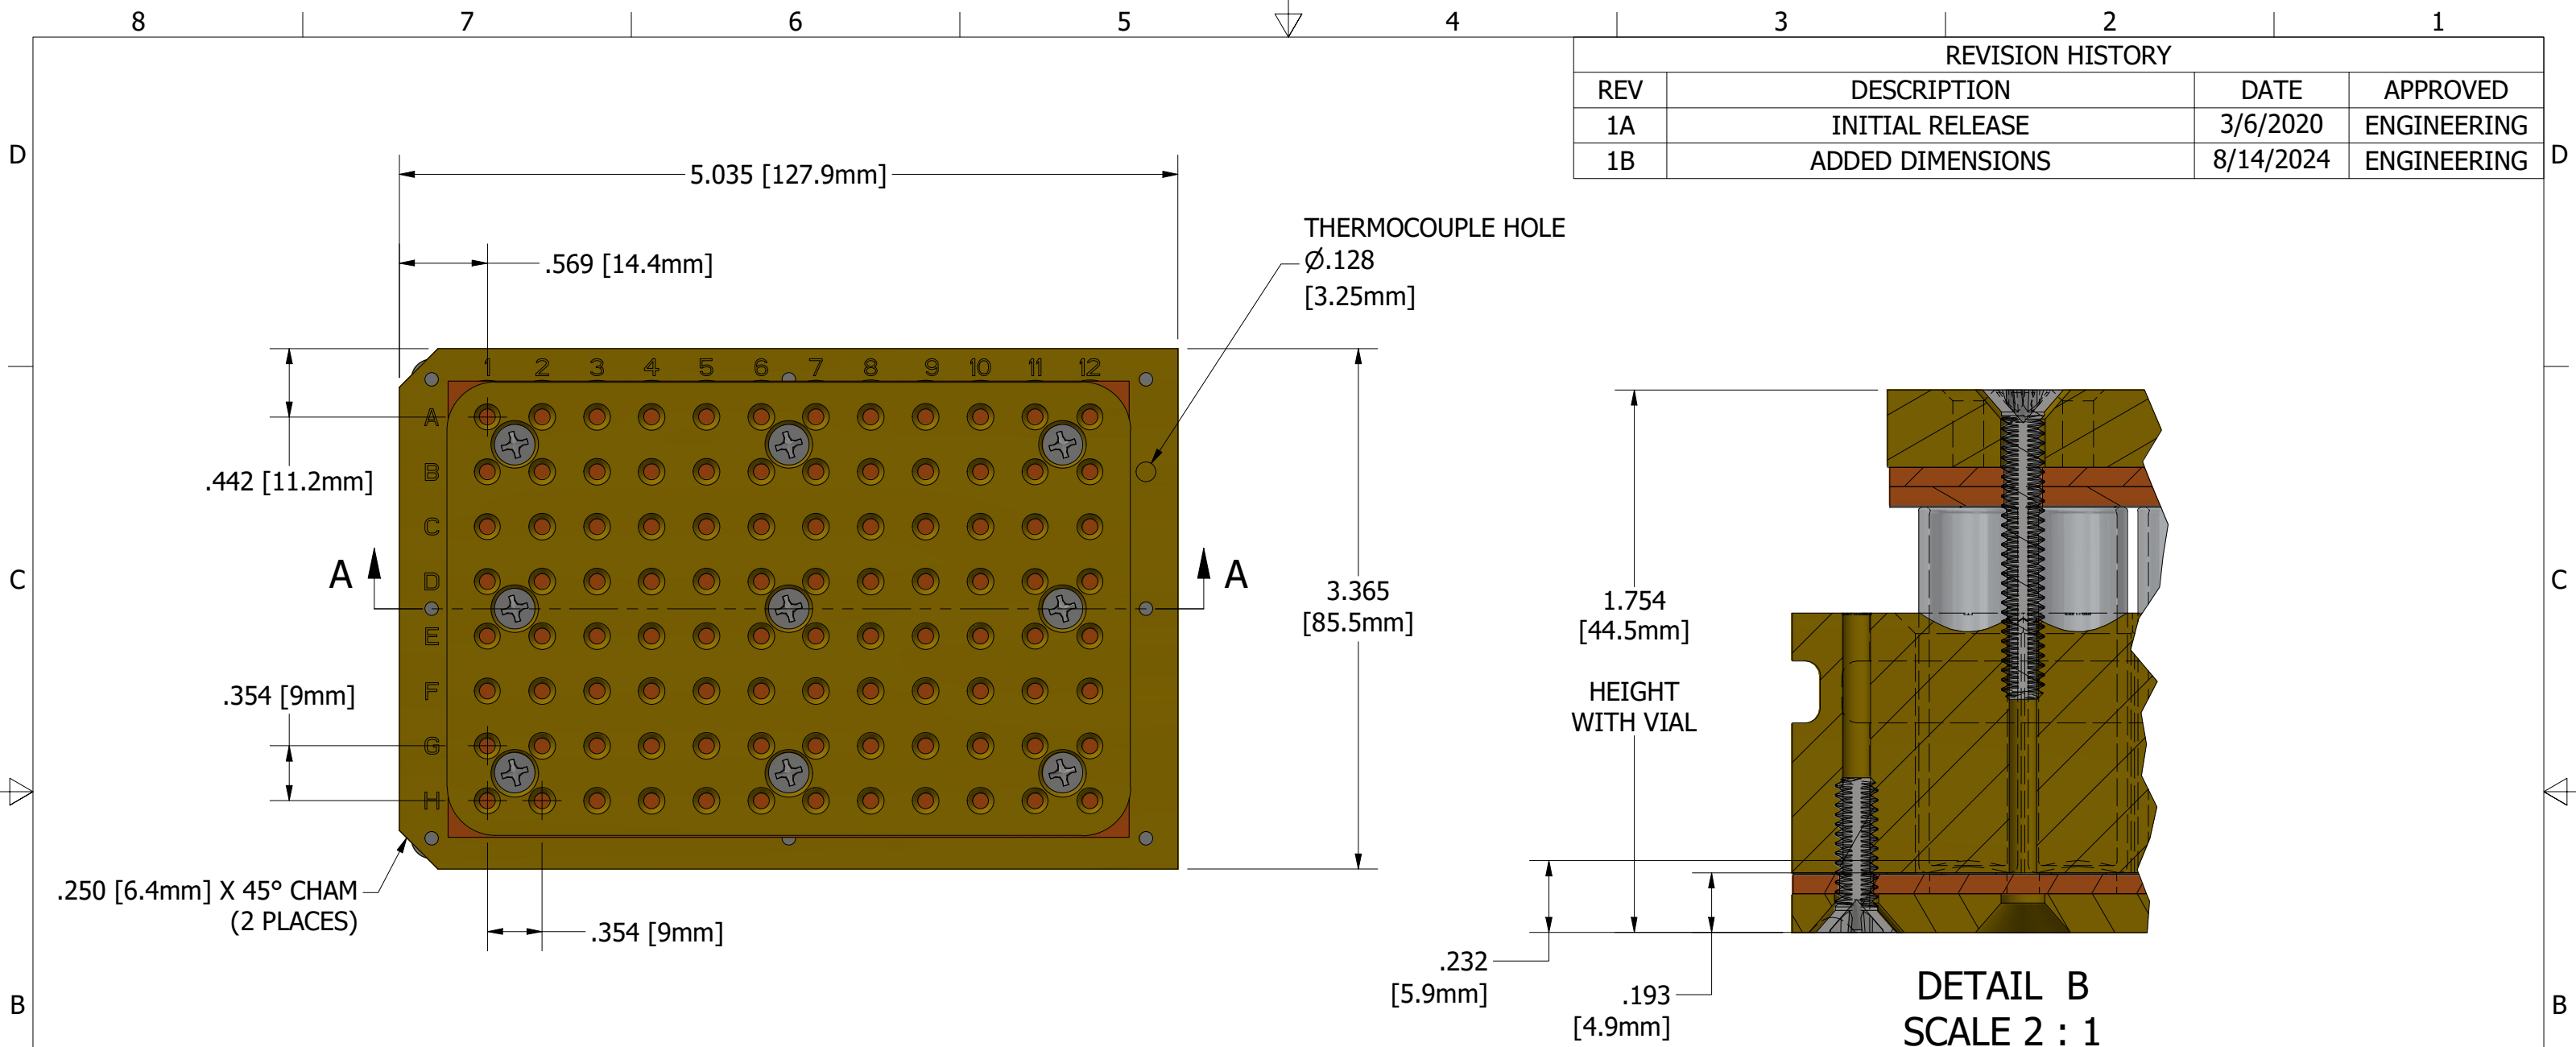

REVISION HISTORY			
REV	DESCRIPTION	DATE	APPROVED
1A	INITIAL RELEASE	3/6/2020	ENGINEERING
1B	ADDED DIMENSIONS	8/14/2024	ENGINEERING

DRAWN MD	3/6/2020	<b>ANALYTICAL</b> SALES & SERVICES, INC © 2024	
		TITLE	
		96960_rev1b_PUBLIC	
		SIZE B	REV 1B
		SCALE 1 : 1	SHEET 1 OF 1