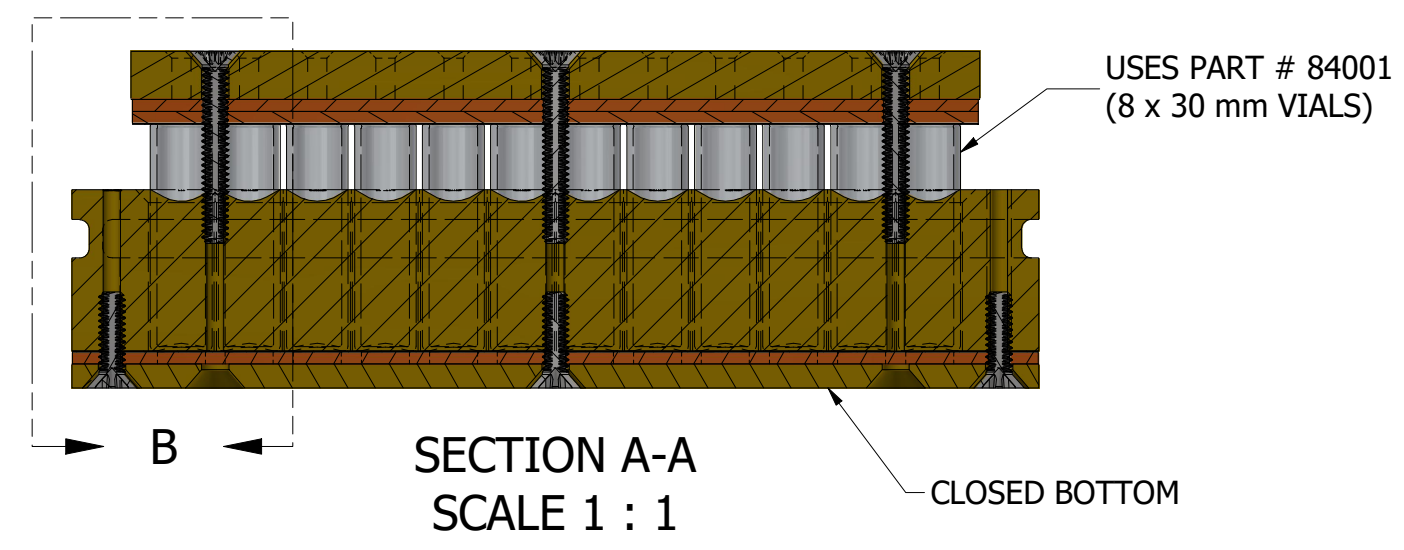

REVISION HISTORY			
REV	DESCRIPTION	DATE	APPROVED
1A	INITIAL RELEASE	3/6/2020	ENGINEERING
1B	ADDED DIMENSIONS	8/14/2024	ENGINEERING

DRAWN MD	3/6/2020	<b>ANALYTICAL</b> SALES & SERVICES, INC © 2024	
		TITLE	
		96960_rev1b_PUBLIC	
		SIZE B	REV 1B
		SCALE 1 : 1	SHEET 1 OF 1