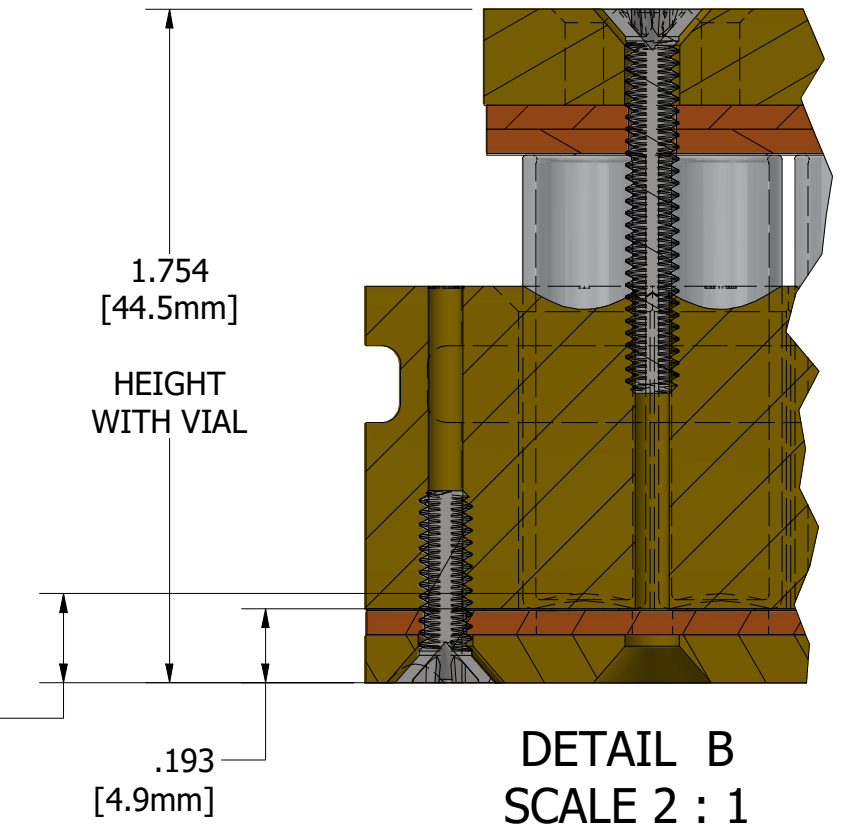

REVISION HISTORY			
REV	DESCRIPTION	DATE	APPROVED
1A	INITIAL RELEASE	3/6/2020	ENGINEERING
1B	ADDED DIMENSIONS	8/14/2024	ENGINEERING

DRAWN MD	3/6/2020	<b>ANALYTICAL</b> SALES & SERVICES, INC © 2024	
		TITLE	
		96960_rev1b_PUBLIC	
		SIZE B	REV 1B
		SCALE 1 : 1	SHEET 1 OF 1